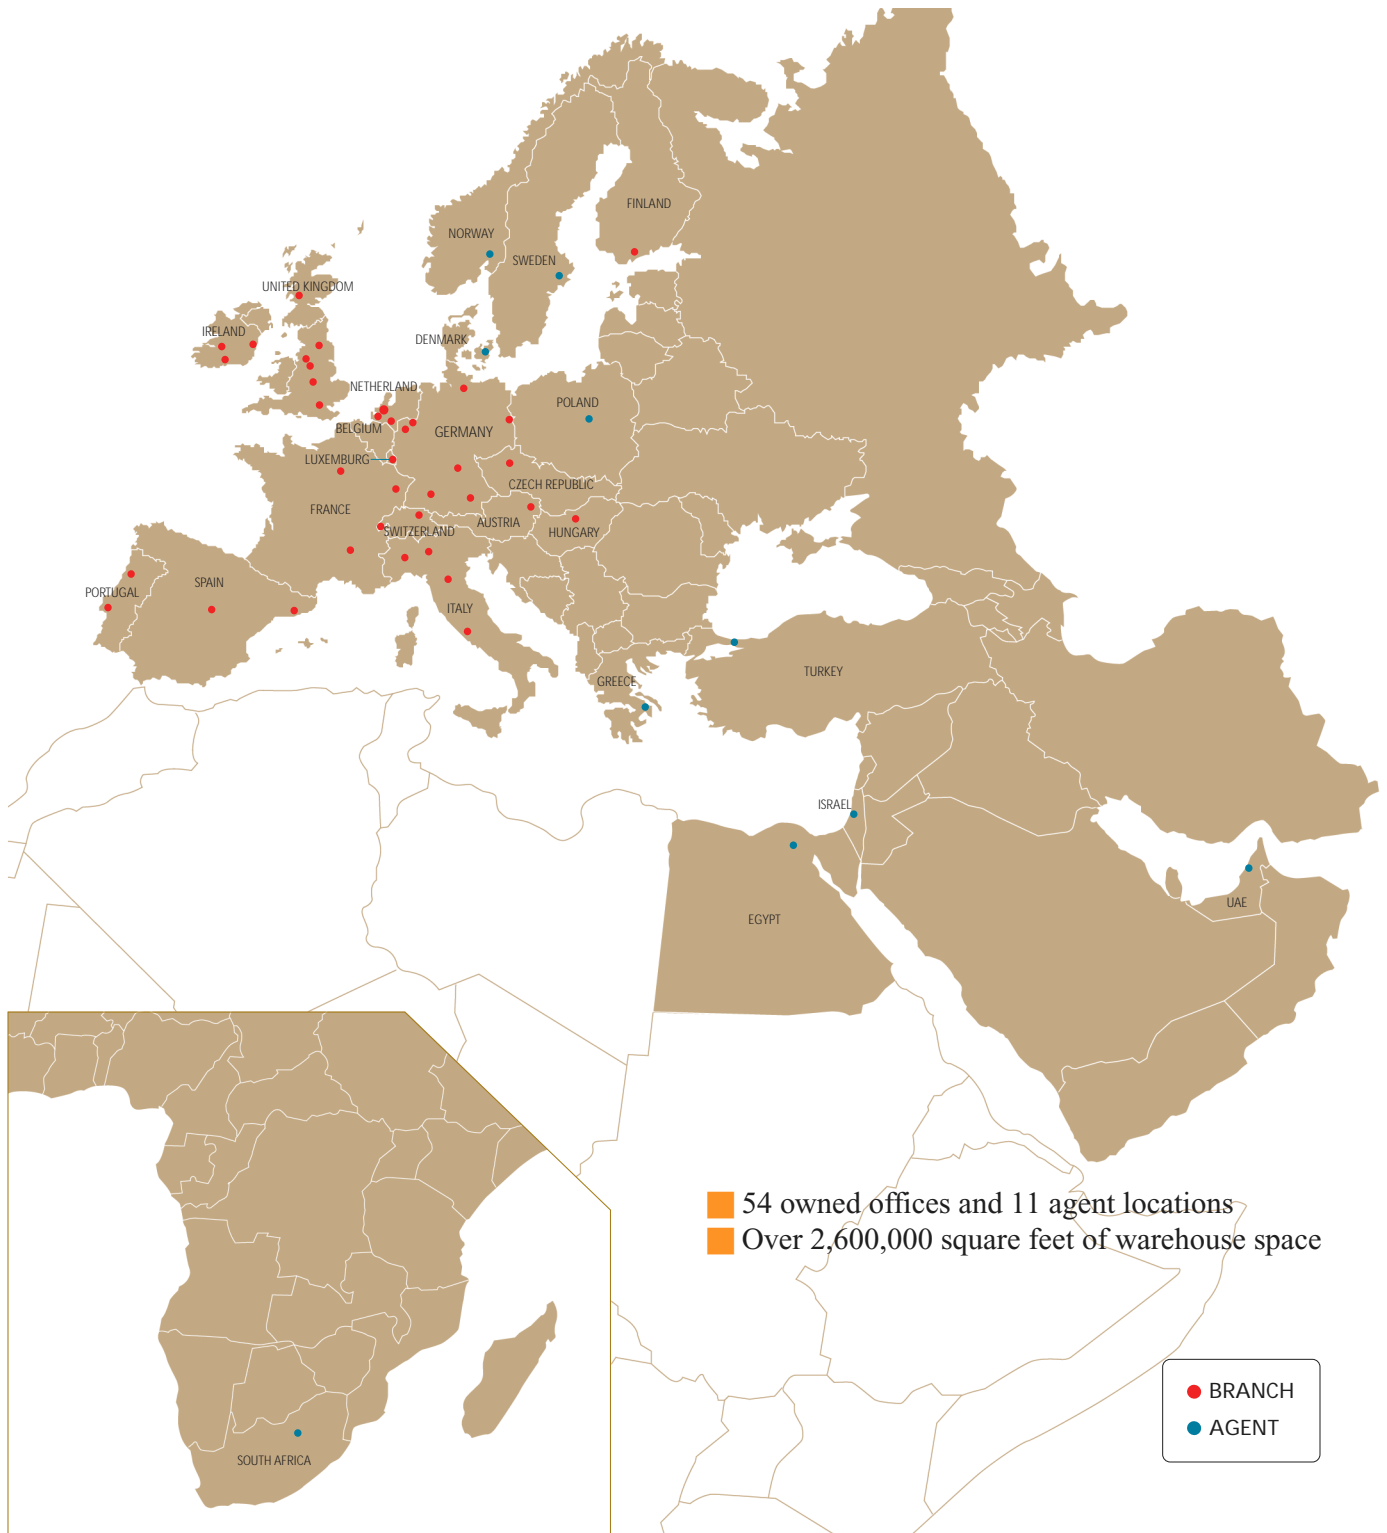

# Nippon Express Office Location

## The Americas

- 85 owned offices and 28 agent locations throughout the Americas
- Over 3,000,000 square feet of warehouse space

● BRANCH  
● AGENT

## Nippon Express Office Location Europe, Middle East and Africa

## Nippon Express Office Location Pacific Rim

- 71 owned offices, 8 agent locations in Pacific Rim  
More than 1,130 service locations in Japan.
- Over 2,600,000 square feet of warehouse space